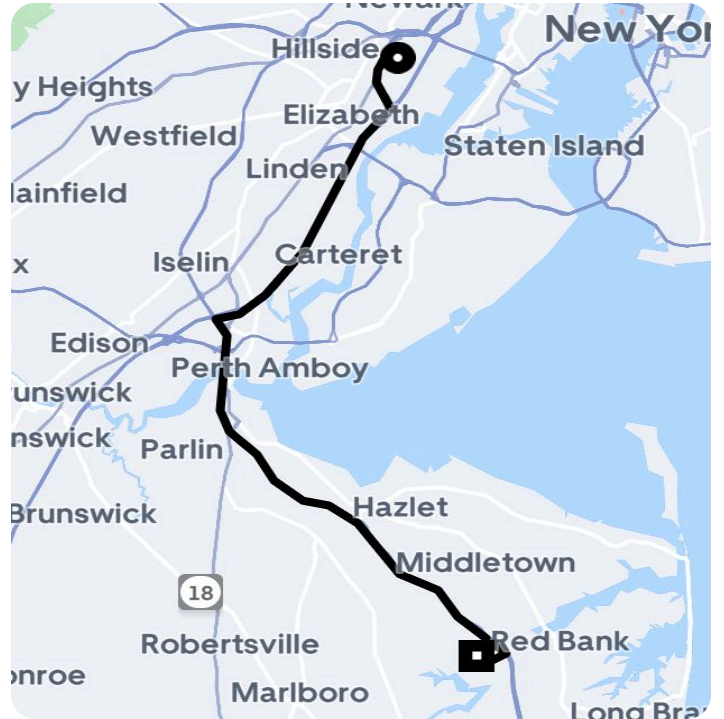

Trip fare	\$80.15
Booking Fee	\$20.93
EWR Airport Surcharge	\$2.50
Garden State Parkway Raritan Southbound	\$2.17
Garden State Parkway redbank Southbound	\$0.76
New Jersey Newark Airport Elizabeth Seaport 13A to Garden State Parkway 11	\$1.91
State Surcharge	\$0.50
Tip	\$16.34

35.87 miles, 39 minutes

1:34 PM

3 Brewster Rd, Newark, NJ 07114, US

2:13 PM

9 McElroy Dr, Lincroft, NJ 07738-1536, US

You rode with ALEXANDER

4.97 ★

Every rideshare trip starting in New Jersey is insured by Allstate.